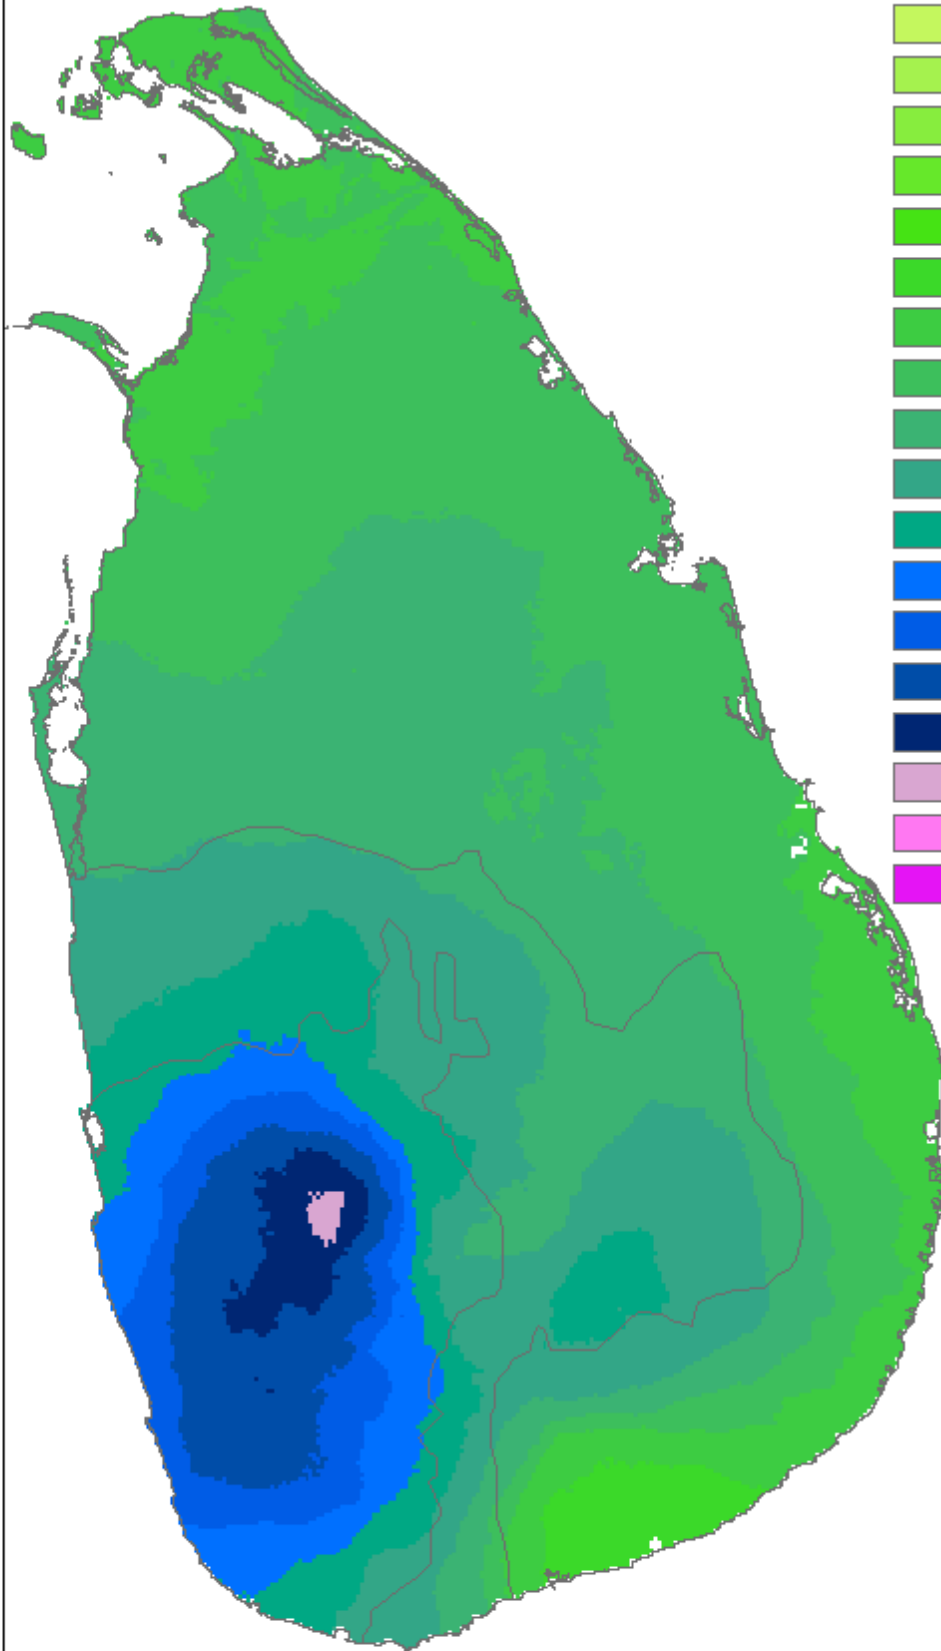

Rainfall Climatology October (1981-2010)

Monthly Rainfall (mm)

SL_Climate Zones