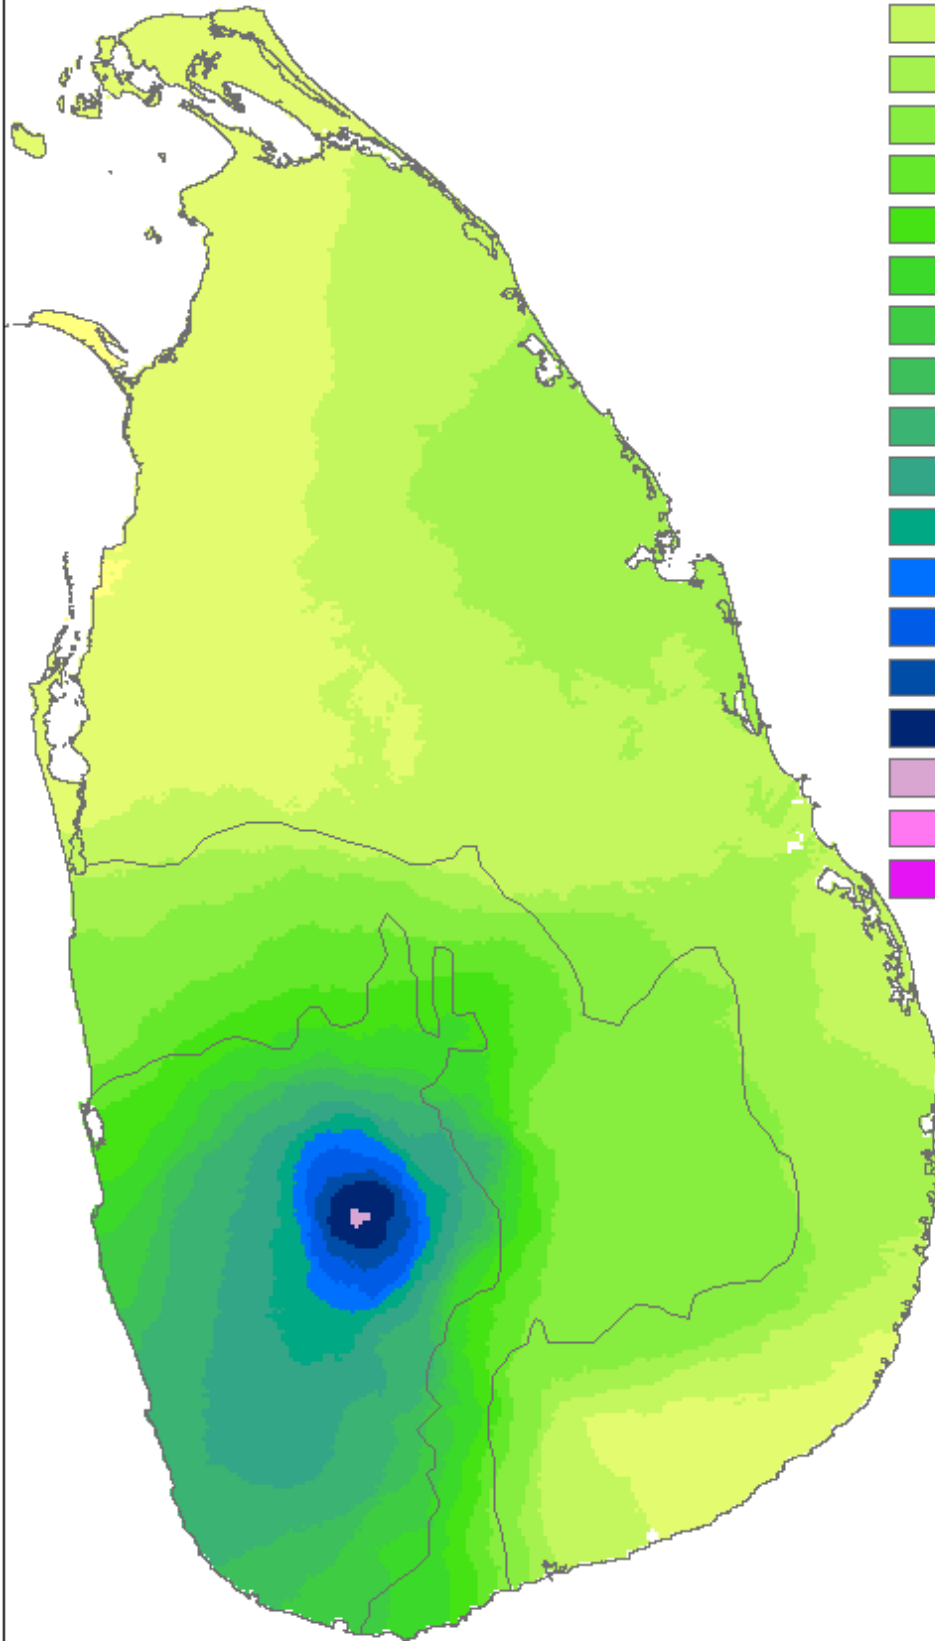

Rainfall Climatology February (1981-2010)

Monthly Rainfall (mm)

SL_Climate Zones

Rainfall Climatology March (1981-2010)

Monthly Rainfall (mm)

SL_Climate Zones

Rainfall Climatology April (1981-2010)

Monthly Rainfall (mm)

SL_Climate Zones

- 2 - 20
- 20 - 30
- 30 - 40
- 40 - 50
- 50 - 75
- 75 - 100
- 100 - 125
- 125 - 150
- 150 - 175
- 175 - 200
- 200 - 250
- 250 - 300
- 300 - 350
- 350 - 400
- 400 - 450
- 450 - 500
- 500 - 550
- 550 - 600
- 600 - 650
- 650 - 750

Rainfall Climatology May (1981-2010)

Monthly Rainfall (mm)

SL_Climate Zones

Rainfall Climatology June (1981-2010)

Monthly Rainfall (mm)

SL_Climate Zones

Rainfall Climatology July (1981-2010)

Monthly Rainfall (mm)

SL_Climate Zones

Rainfall Climatology August (1981-2010)

Monthly Rainfall (mm)

SL_Climate Zones

Rainfall Climatology September (1981-2010)

Monthly Rainfall (mm)

SL_Climate Zones

Rainfall Climatology October (1981-2010)