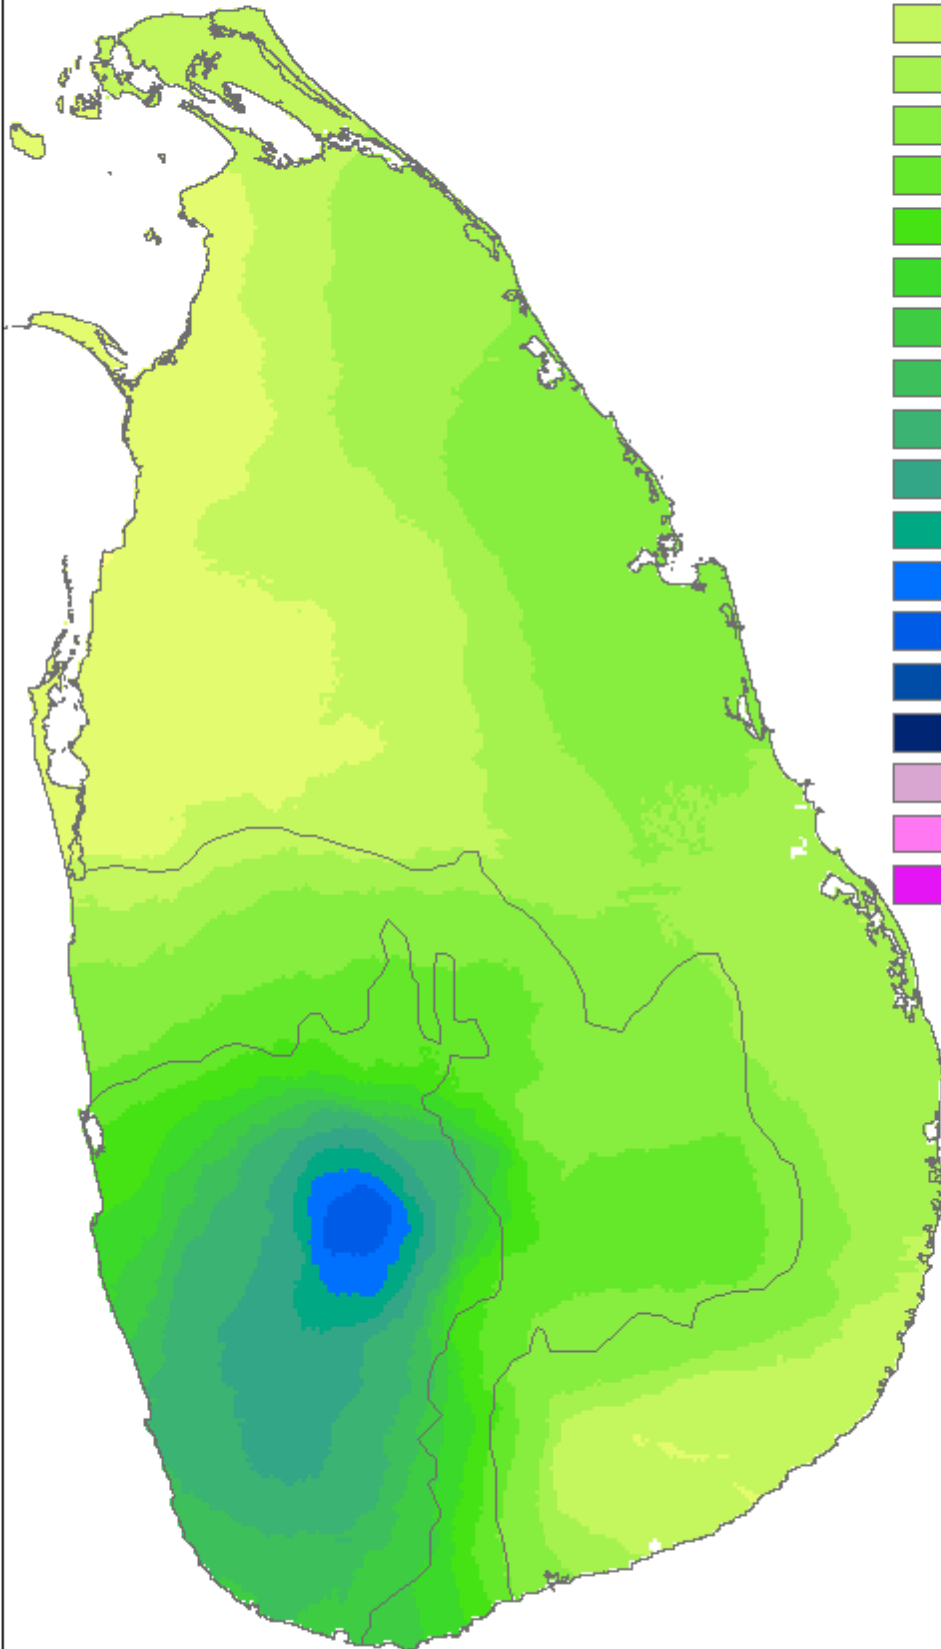

Rainfall Climatology February (1981-2010)

Monthly Rainfall (mm)

SL_Climate Zones

Rainfall Climatology March (1981-2010)

Monthly Rainfall (mm)

SL_Climate Zones

Rainfall Climatology April (1981-2010)

Monthly Rainfall (mm)

SL_Climate Zones

- 2 - 20
- 20 - 30
- 30 - 40
- 40 - 50
- 50 - 75
- 75 - 100
- 100 - 125
- 125 - 150
- 150 - 175
- 175 - 200
- 200 - 250
- 250 - 300
- 300 - 350
- 350 - 400
- 400 - 450
- 450 - 500
- 500 - 550
- 550 - 600
- 600 - 650
- 650 - 750

Rainfall Climatology May (1981-2010)

Monthly Rainfall (mm)

SL_Climate Zones

Rainfall Climatology June (1981-2010)

Monthly Rainfall (mm)

SL_Climate Zones

Rainfall Climatology July (1981-2010)

Monthly Rainfall (mm)

SL_Climate Zones

Rainfall Climatology August (1981-2010)

Monthly Rainfall (mm)

SL_Climate Zones

Rainfall Climatology September (1981-2010)

Monthly Rainfall (mm)

SL_Climate Zones

Rainfall Climatology October (1981-2010)