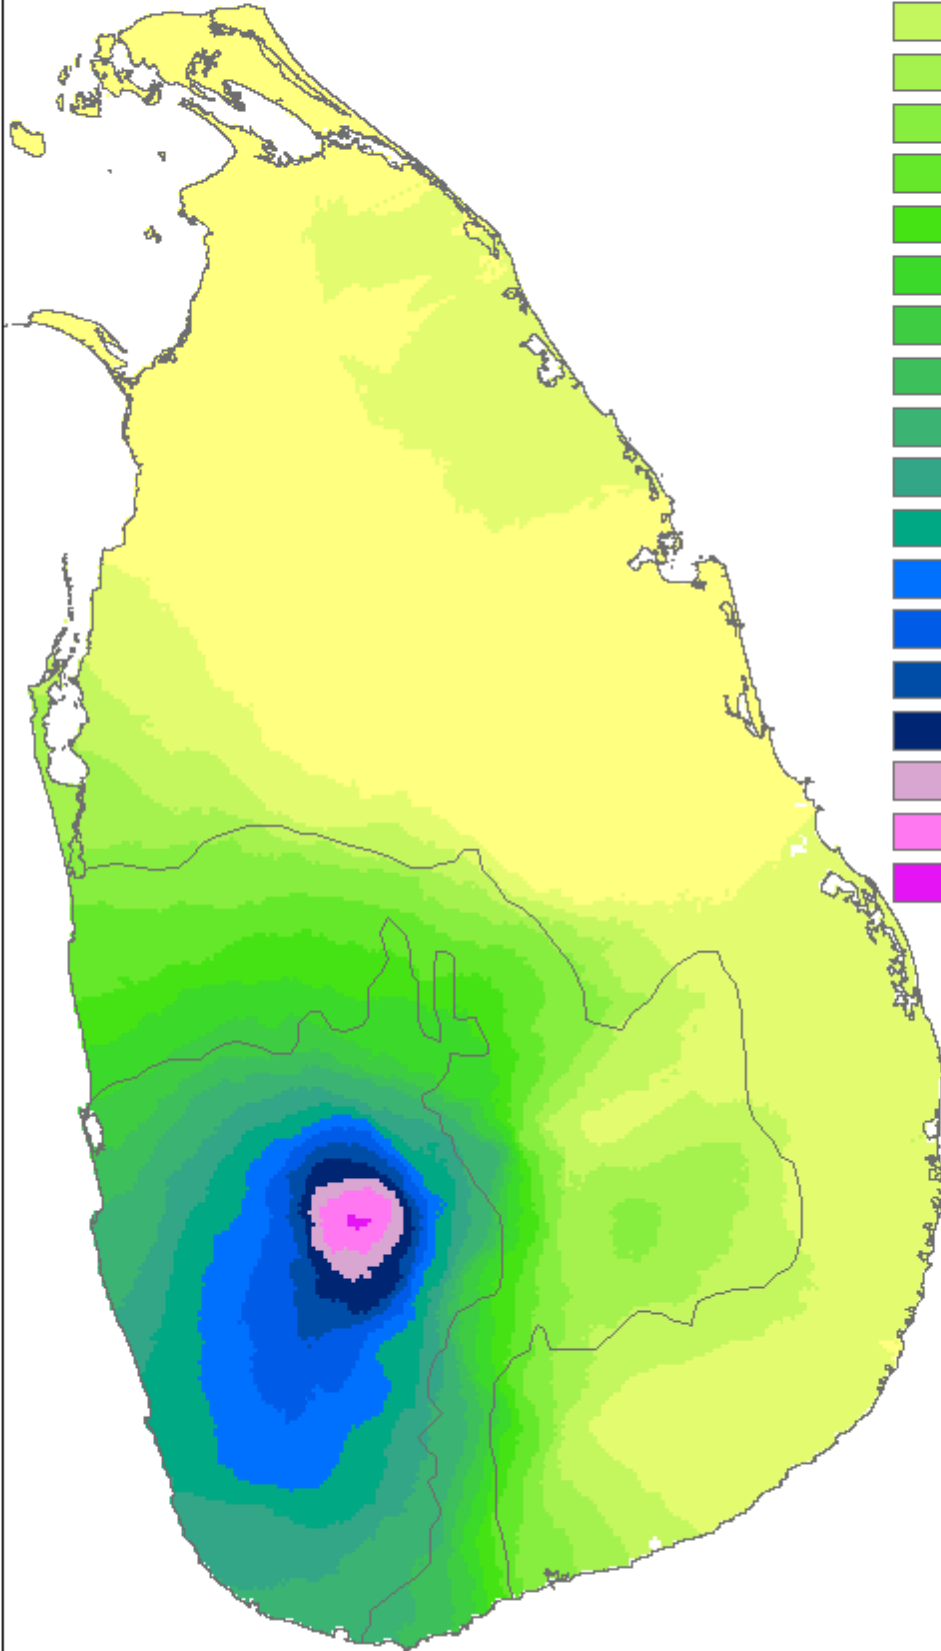

SL_Climate Zones

- 2 - 20
- 20 - 30
- 30 - 40
- 40 - 50
- 50 - 75
- 75 - 100
- 100 - 125
- 125 - 150
- 150 - 175
- 175 - 200
- 200 - 250
- 250 - 300
- 300 - 350
- 350 - 400
- 400 - 450
- 450 - 500
- 500 - 550
- 550 - 600
- 600 - 650
- 650 - 750

Rainfall Climatology May (1981-2010)

Monthly Rainfall (mm)

SL_Climate Zones

Rainfall Climatology June (1981-2010)

Monthly Rainfall (mm)

SL_Climate Zones

Rainfall Climatology July (1981-2010)

Monthly Rainfall (mm)

SL_Climate Zones

Rainfall Climatology August (1981-2010)

Monthly Rainfall (mm)

SL_Climate Zones

Rainfall Climatology September (1981-2010)

Monthly Rainfall (mm)

SL_Climate Zones

Rainfall Climatology October (1981-2010)