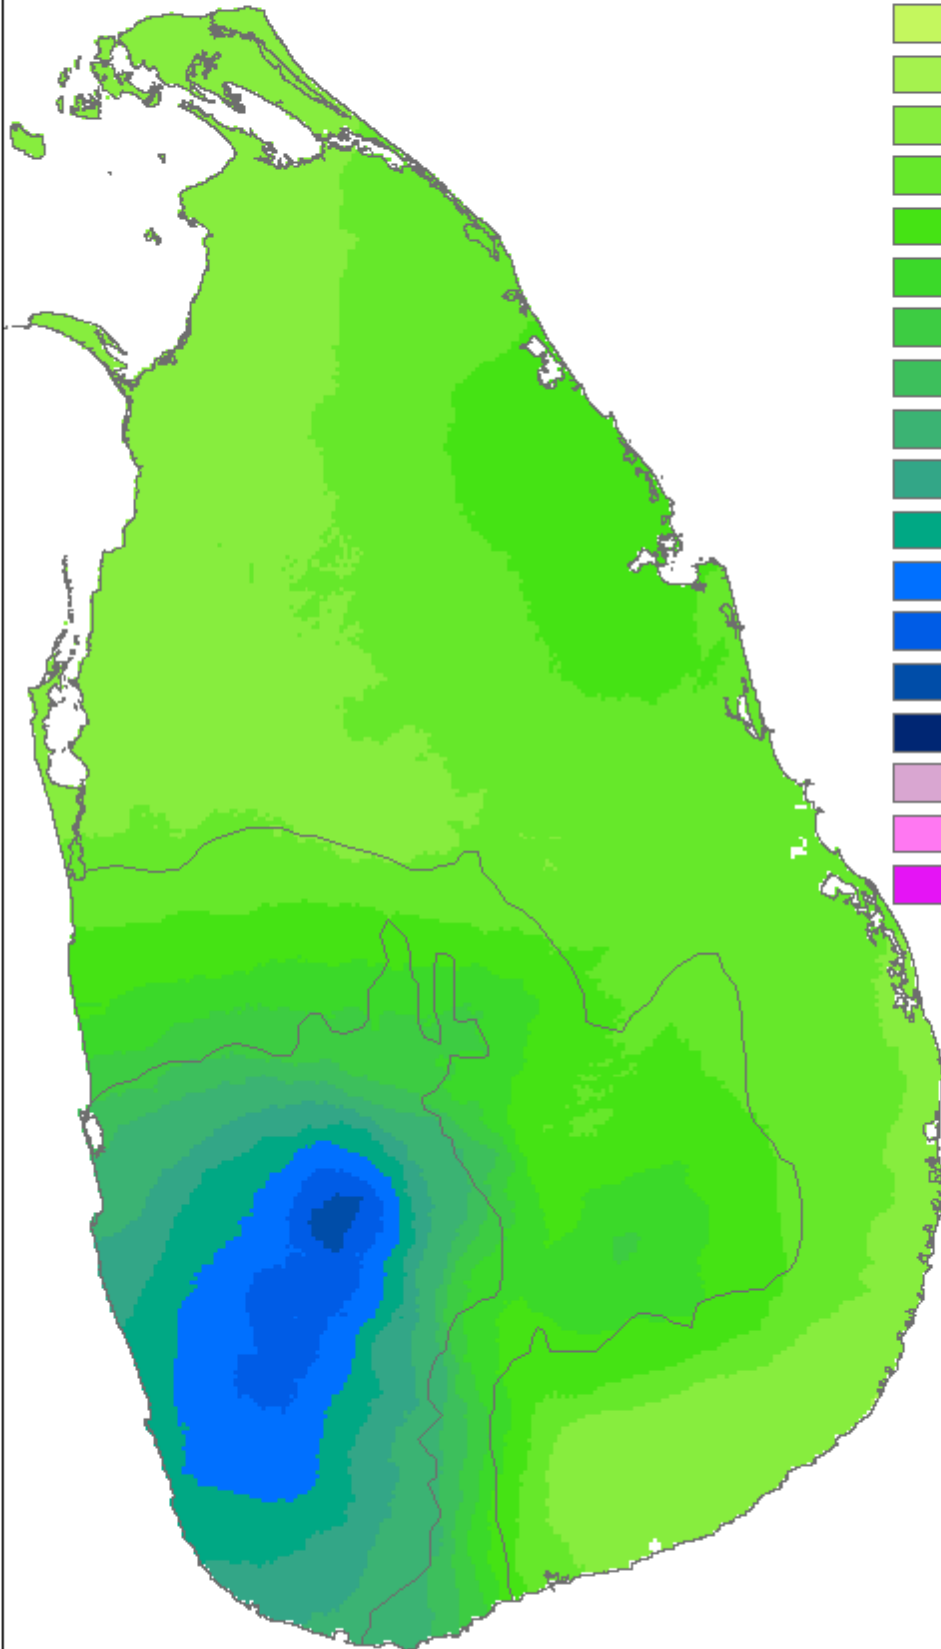

Rainfall Climatology February (1981-2010)

Monthly Rainfall (mm)

SL_Climate Zones

Rainfall Climatology March (1981-2010)

Monthly Rainfall (mm)

SL_Climate Zones

Rainfall Climatology April (1981-2010)

Monthly Rainfall (mm)

SL_Climate Zones

- 2 - 20
- 20 - 30
- 30 - 40
- 40 - 50
- 50 - 75
- 75 - 100
- 100 - 125
- 125 - 150
- 150 - 175
- 175 - 200
- 200 - 250
- 250 - 300
- 300 - 350
- 350 - 400
- 400 - 450
- 450 - 500
- 500 - 550
- 550 - 600
- 600 - 650
- 650 - 750

Rainfall Climatology May (1981-2010)

Monthly Rainfall (mm)

SL_Climate Zones

Rainfall Climatology June (1981-2010)

Monthly Rainfall (mm)

SL_Climate Zones

Rainfall Climatology July (1981-2010)

Monthly Rainfall (mm)

SL_Climate Zones

Rainfall Climatology August (1981-2010)

Monthly Rainfall (mm)

SL_Climate Zones

Rainfall Climatology September (1981-2010)

Monthly Rainfall (mm)

SL_Climate Zones

Rainfall Climatology October (1981-2010)