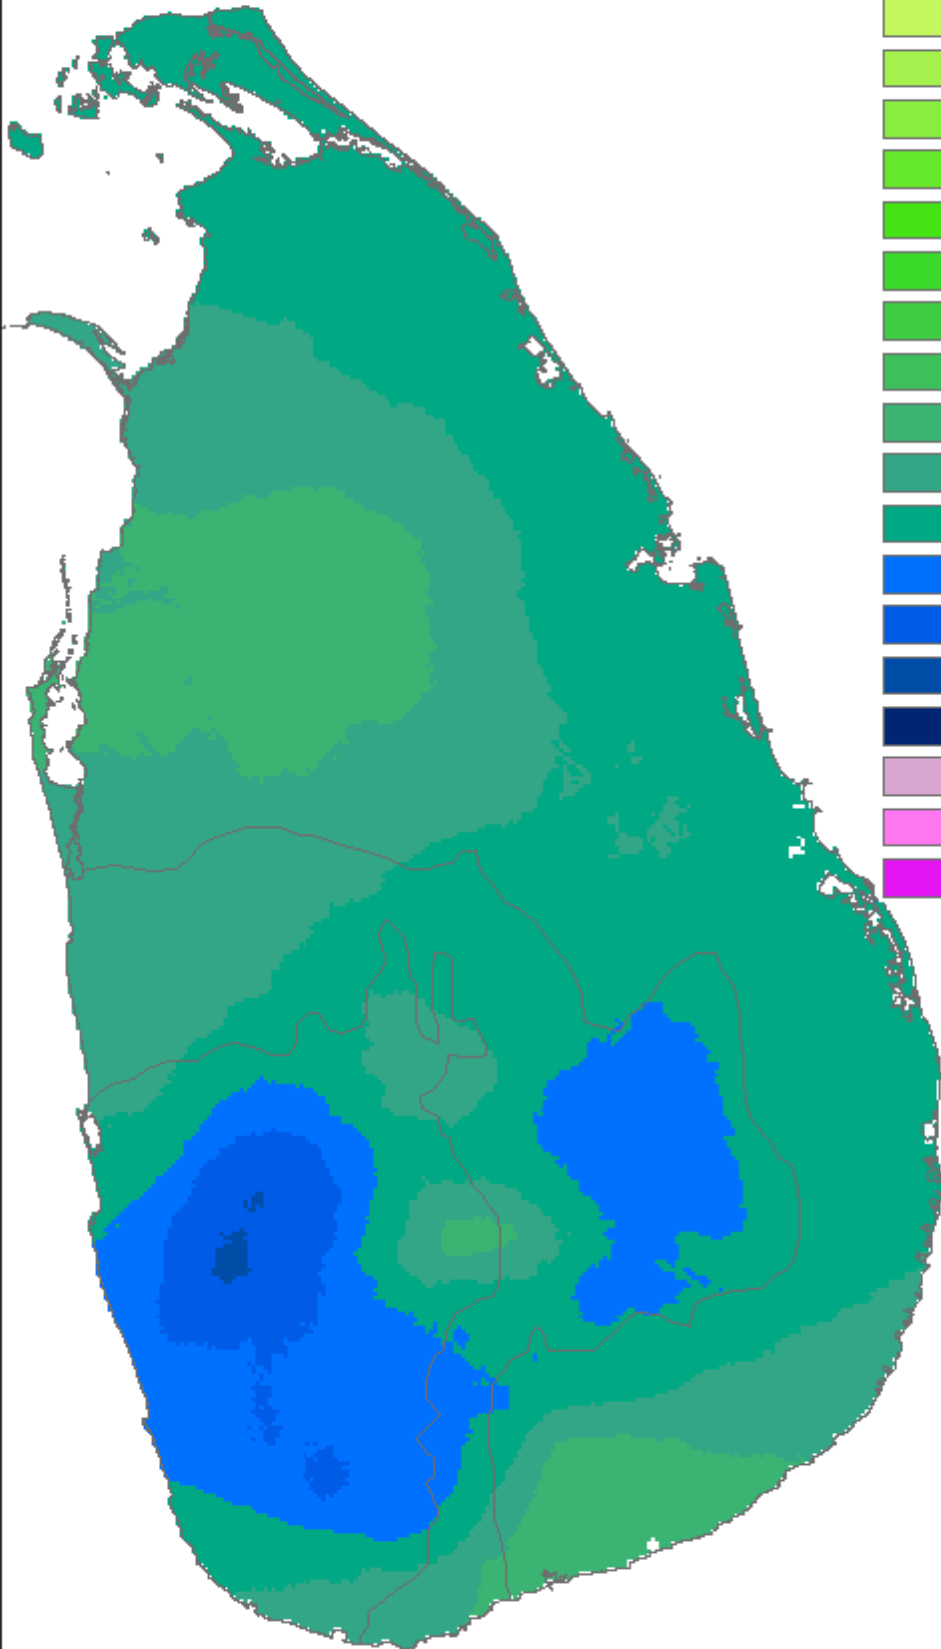

Rainfall Climatology November (1981-2010)

Monthly Rainfall (mm)