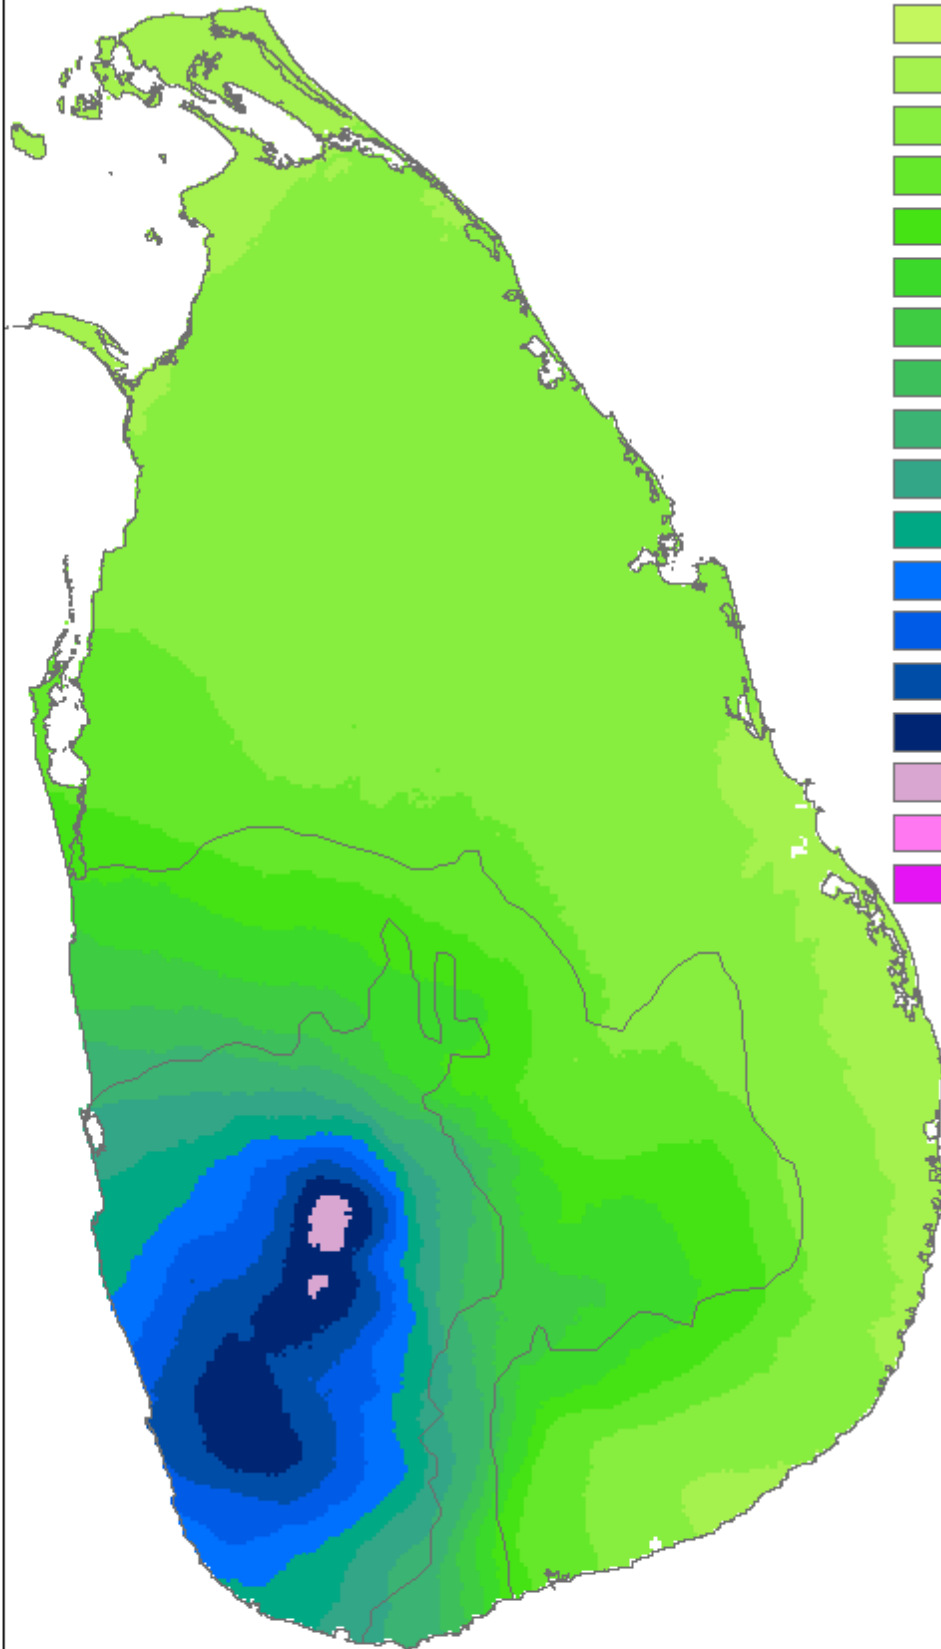

Rainfall Climatology January (1981-2010)

Monthly Rainfall (mm)

SL_Climate Zones

- 2 - 20
- 20 - 30
- 30 - 40
- 40 - 50
- 50 - 75
- 75 - 100
- 100 - 125
- 125 - 150
- 150 - 175
- 175 - 200
- 200 - 250
- 250 - 300
- 300 - 350
- 350 - 400
- 400 - 450
- 450 - 500
- 500 - 550
- 550 - 600
- 600 - 650
- 650 - 750

Rainfall Climatology February (1981-2010)

Monthly Rainfall (mm)

SL_Climate Zones

Rainfall Climatology March (1981-2010)

Monthly Rainfall (mm)

SL_Climate Zones

Rainfall Climatology April (1981-2010)

Monthly Rainfall (mm)

SL_Climate Zones

- 2 - 20
- 20 - 30
- 30 - 40
- 40 - 50
- 50 - 75
- 75 - 100
- 100 - 125
- 125 - 150
- 150 - 175
- 175 - 200
- 200 - 250
- 250 - 300
- 300 - 350
- 350 - 400
- 400 - 450
- 450 - 500
- 500 - 550
- 550 - 600
- 600 - 650
- 650 - 750

Rainfall Climatology May (1981-2010)

Monthly Rainfall (mm)

SL_Climate Zones

Rainfall Climatology June (1981-2010)

Monthly Rainfall (mm)

SL_Climate Zones

Rainfall Climatology July (1981-2010)

Monthly Rainfall (mm)